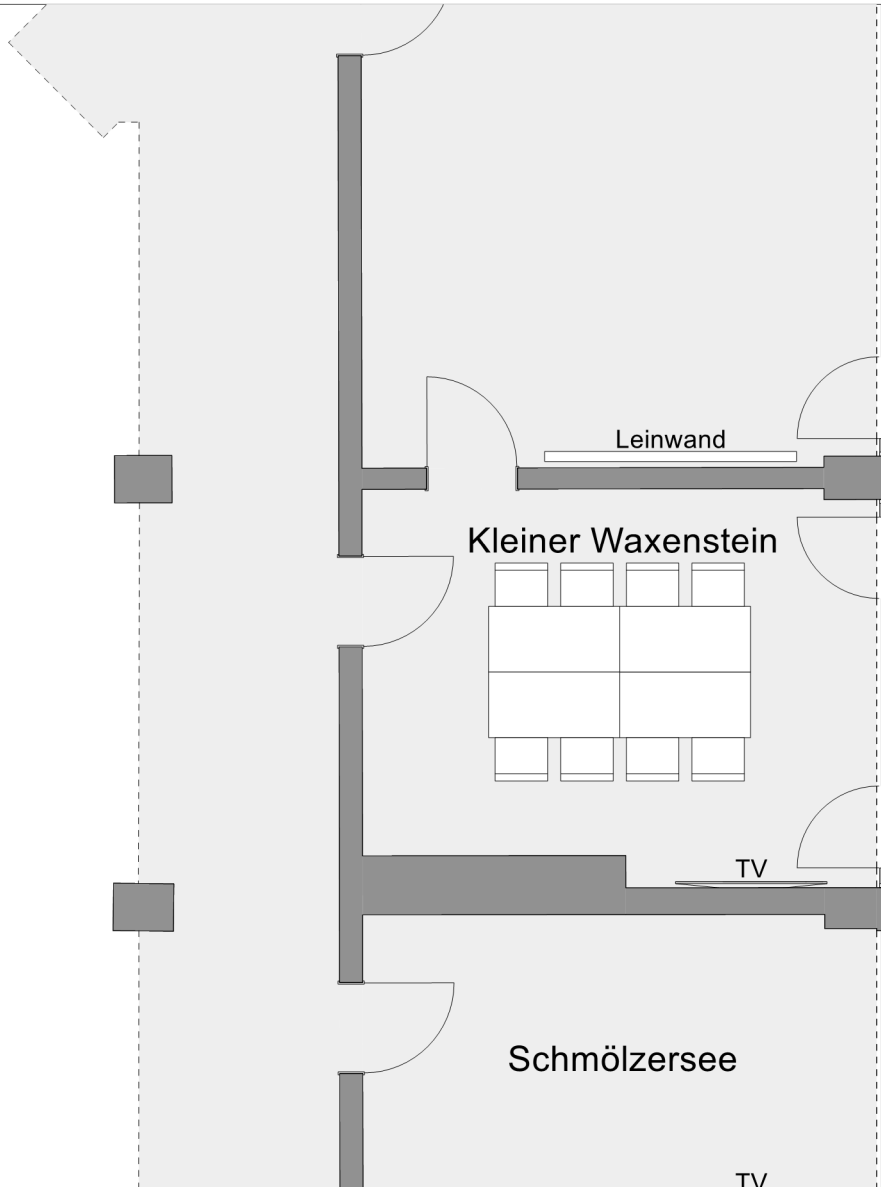

HOTEL AM BADERSEE
ZUGSPITZDORF GRAINAU

Floor:
Floor 4

Room:
Kleiner Waxenstein

Setup:
Block

Persons:
8 Persons

4.Ebo

Dream away, breathe in the atmosphere, be inspired and indulge your senses.
Welcome to Hotel am Badersee.